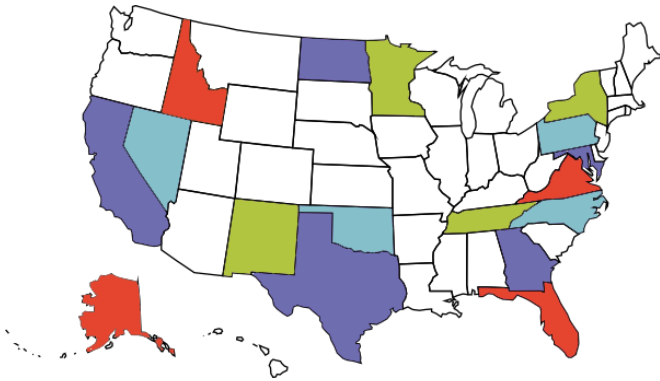

District Snapshots Summary

States Represented

Schools Served

Average # of Schools per District

Total # of students served

1,576,575

Avg. # of students per district

63,063

% of students served [by race/ethnicity]

Smallest School District

Orofino Joint School District
#171
(Orofino, Idaho)

1,071
students

Largest School District

Clark County School District
(Las Vegas, Nevada)

- Poverty
- Unemployment
- Education
- Immigration and Refugees
- Inequality/income gaps between rich and poor