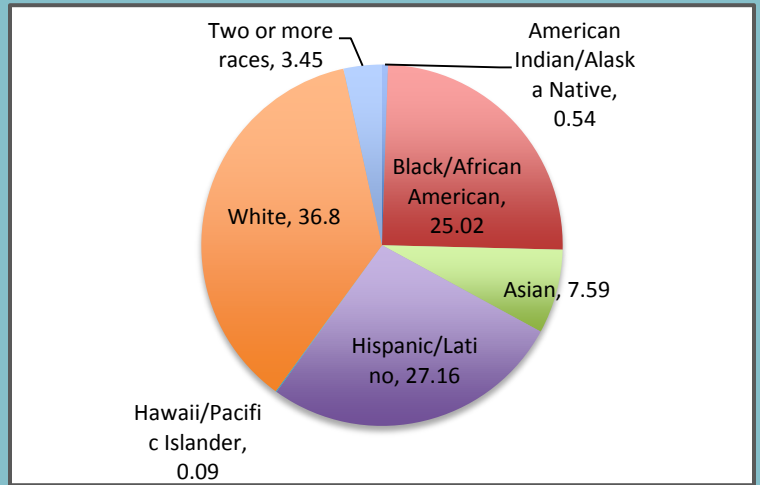

District Snapshots Summary

States Represented

Schools Served

Average # of Schools per District

Total # of students served

1,576,575

Avg. # of students per district

63,063

% of students served [by race/ethnicity]

Smallest School District

Orofino Joint School District
#171
(Orofino, Idaho)

1,071
students

Largest School District

Clark County School District
(Las Vegas, Nevada)